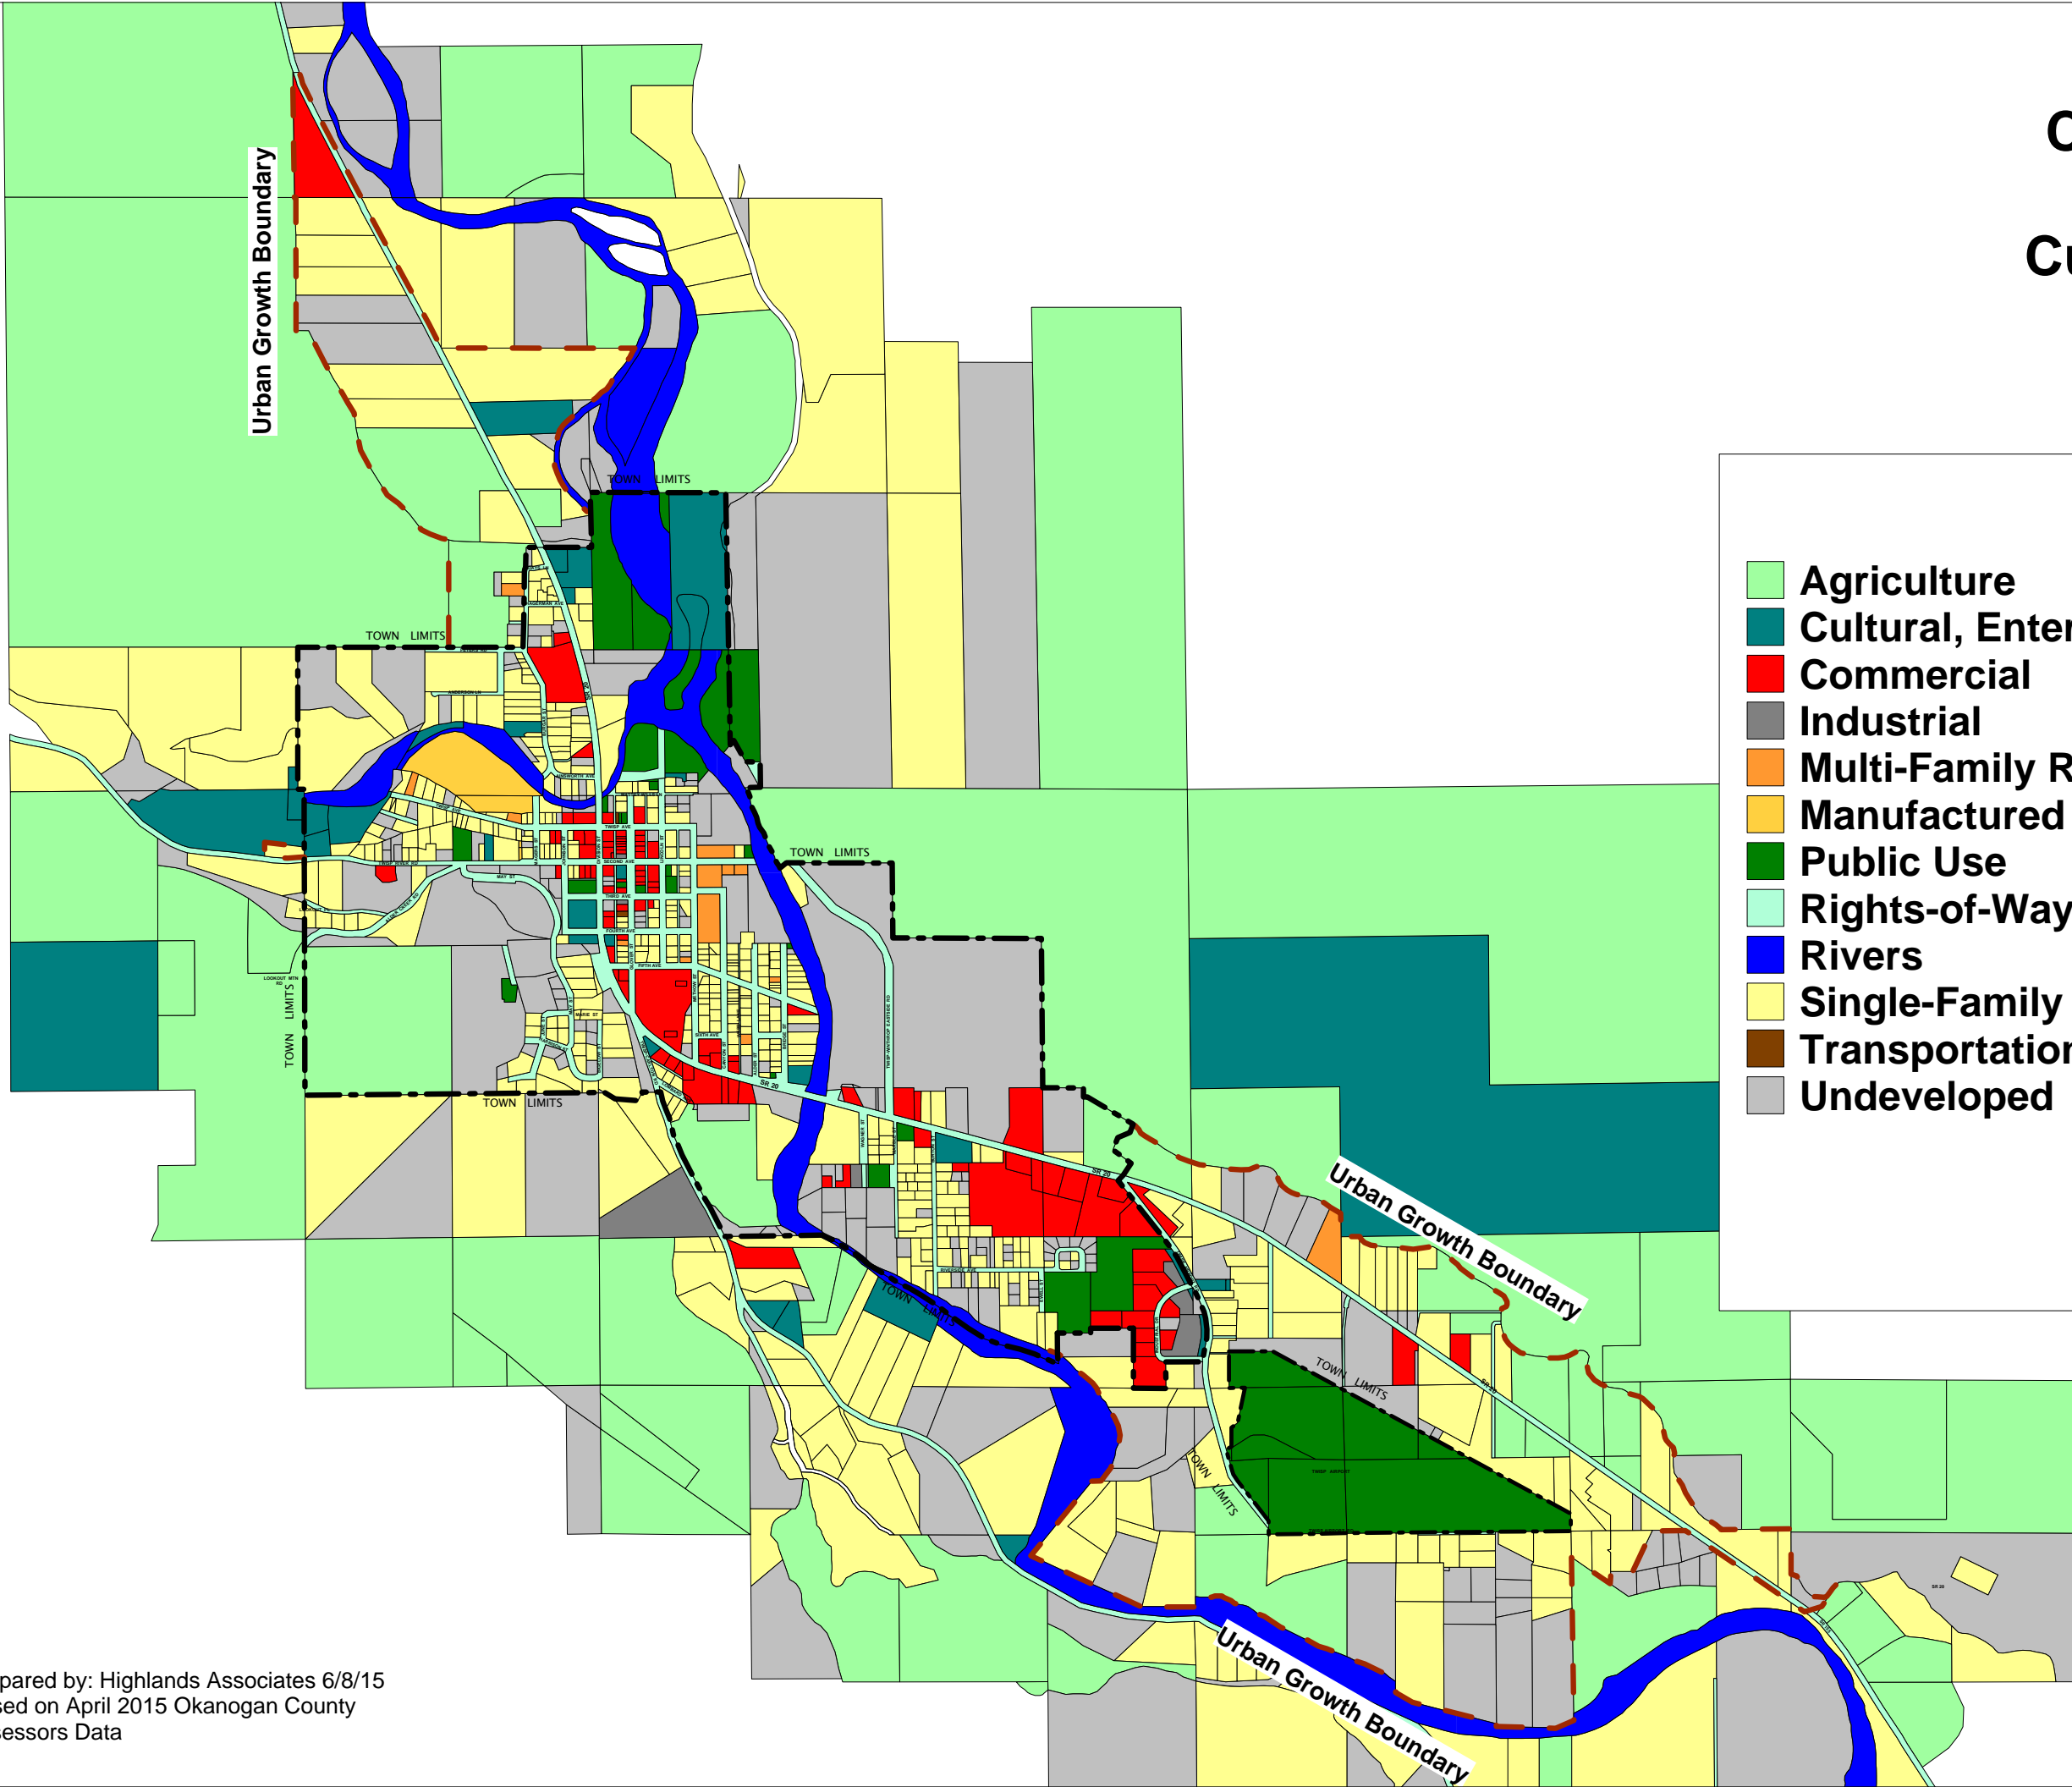

Town of Twisp Comprehensive Plan Map II Current Land Use Map

Legend

- Agriculture
- Cultural, Entertainment, Recreation
- Commercial
- Industrial
- Multi-Family Residential
- Manufactured Home Park
- Public Use
- Rights-of-Way
- Rivers
- Single-Family Residential
- Transportation, Communication, Utilities
- Undeveloped