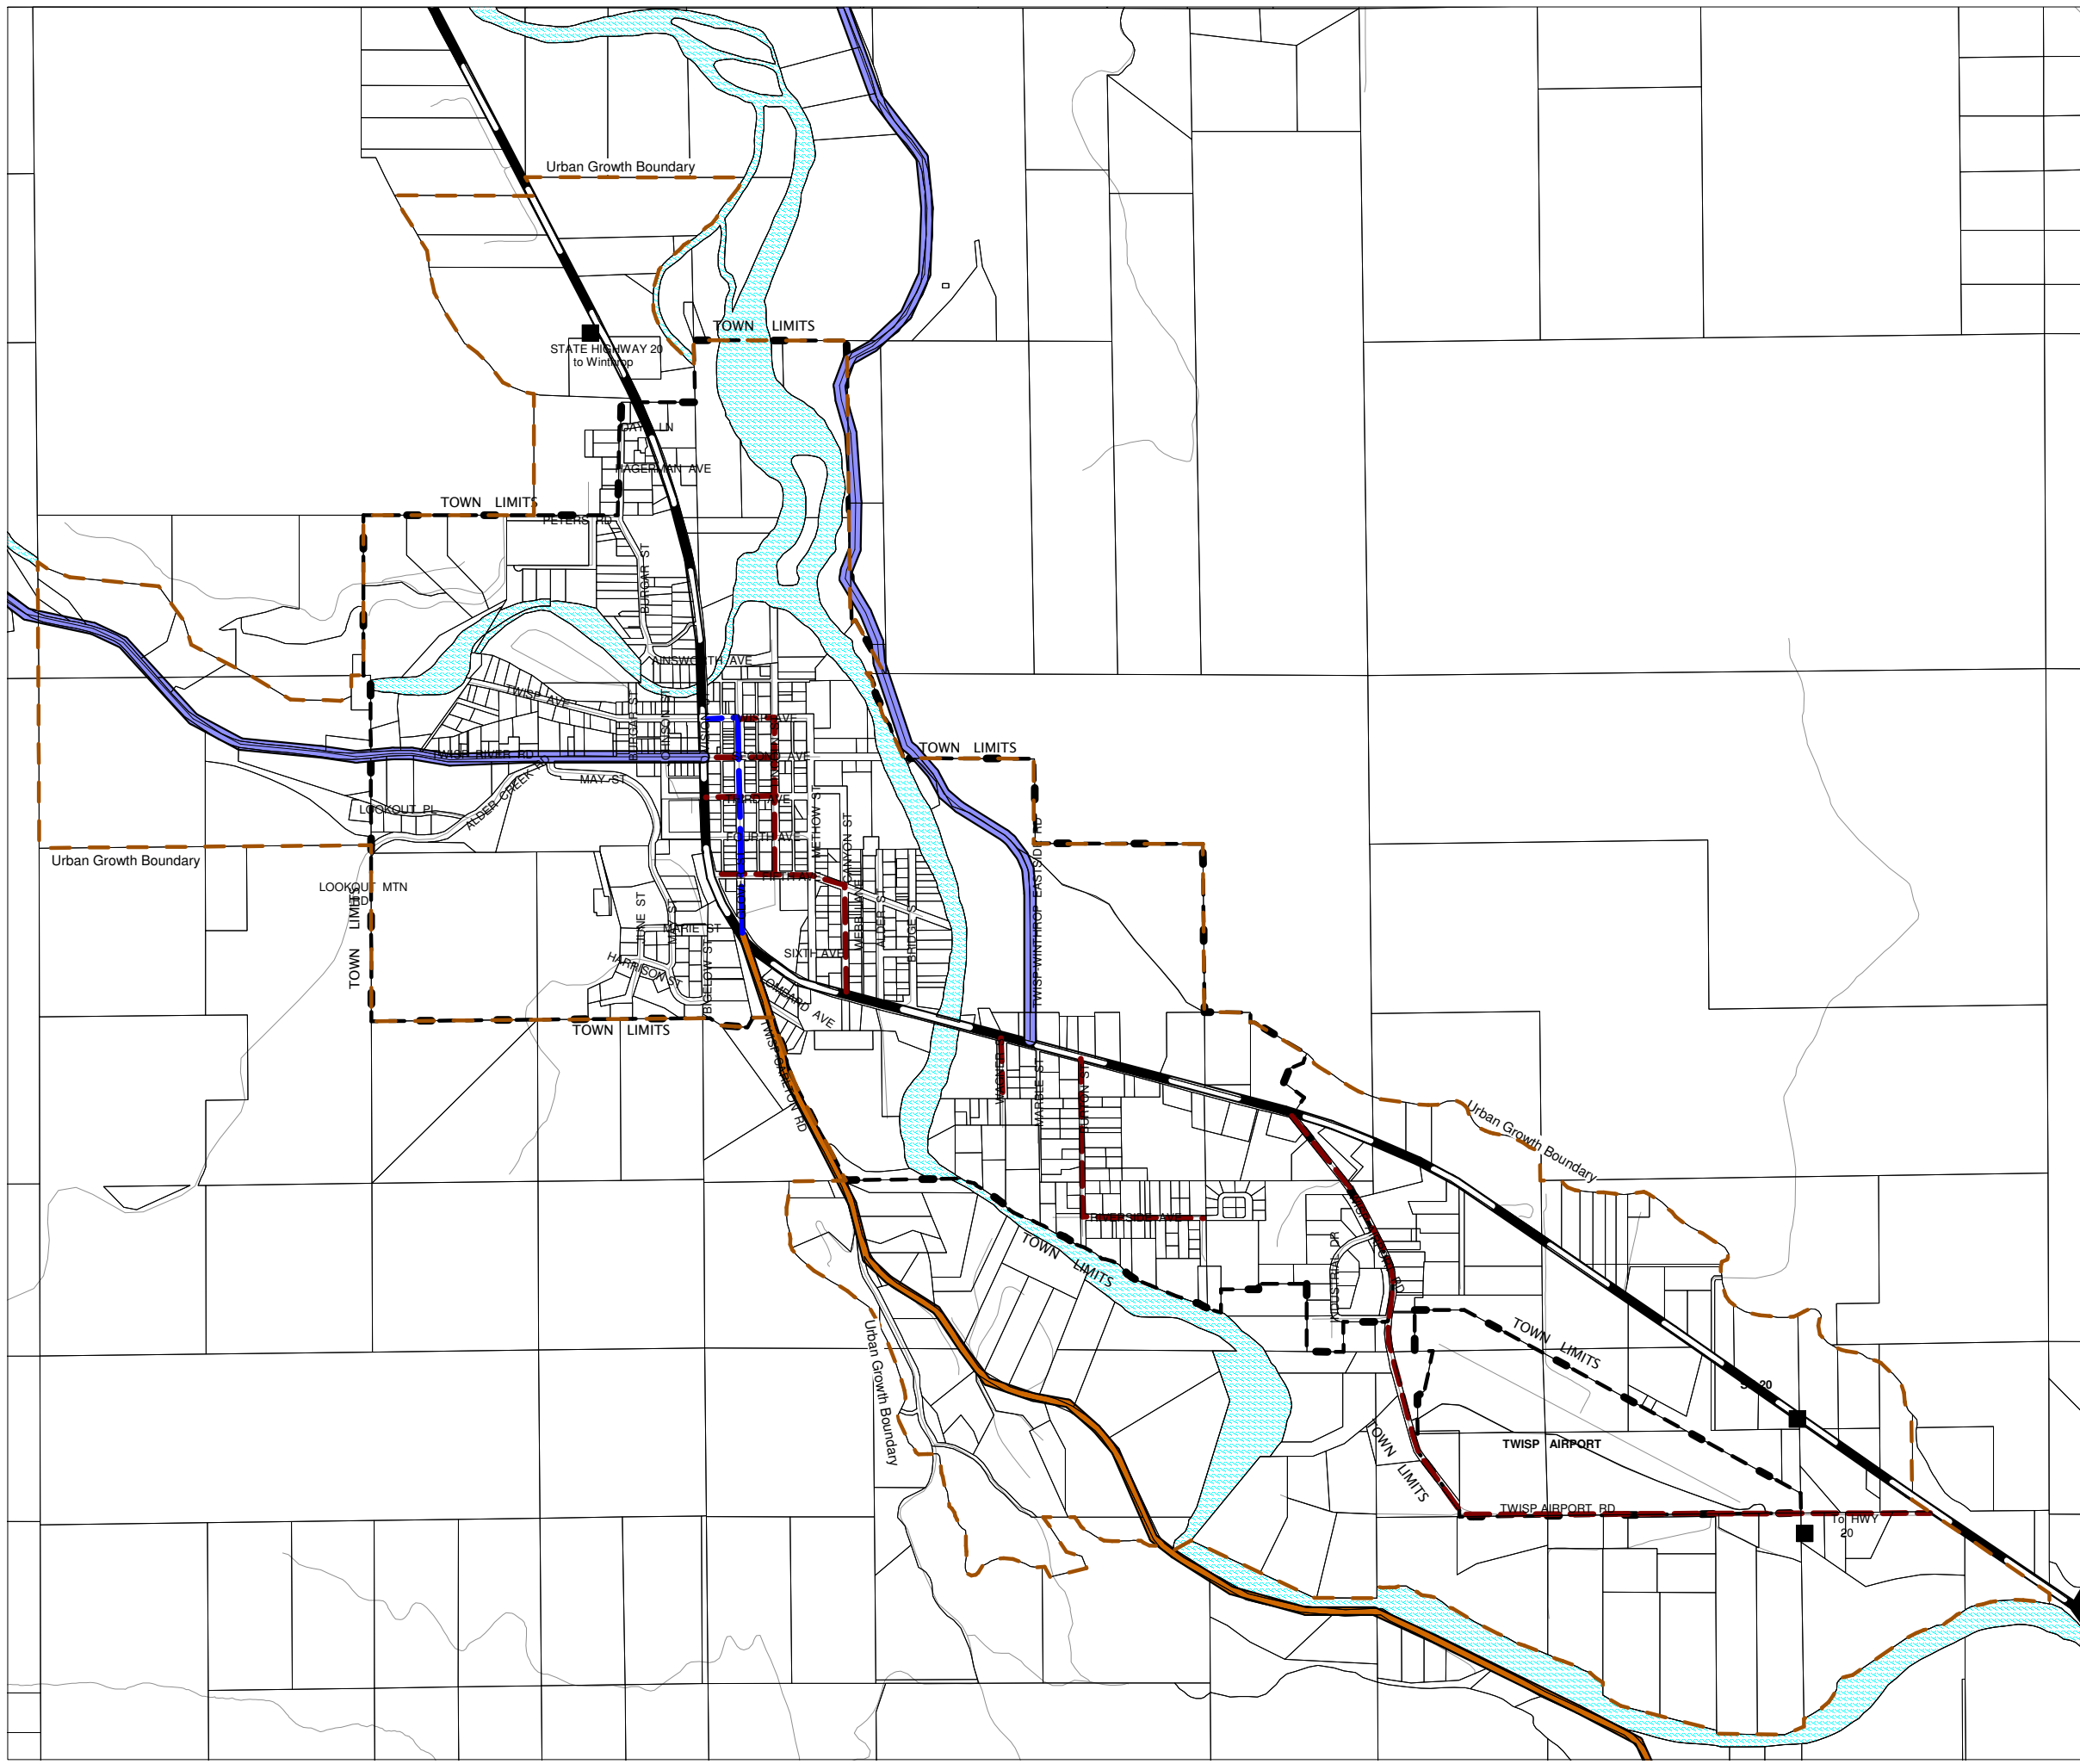

TOWN OF TWISP COMPREHENSIVE PLAN UPDATE 2006

MAP X FUNCTIONAL CLASSIFICATIONS

Legend

- Local Major Collector
- - - Local Minor Collector
- Major Collector
- Minor Arterial
- Minor Collector
- Local Access

DRAWN BY: K. Danison	TOWN OF: Twisp
DATE: 6/12/07	TITLE: Functional Classifications
 NORTH	Highlands Associates Okanogan, WA
	SCALE: 1" = 400' FIG. #: x

All map data is approximate and should be verified prior to any further use